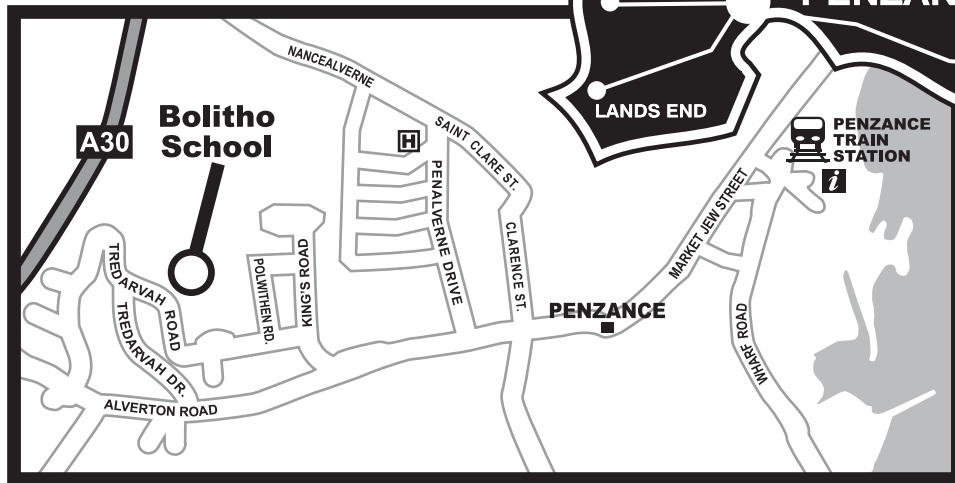

FOR FURTHER INFORMATION COME AND VISIT OR CONTACT US AT:

**The Bolitho School**  
**Penzance**  
**Cornwall**  
**TR18 4JR**

**How to find us:**

Put **TR18 4JR** as your destination. See where we are on;

<http://www.theaa.com>

<http://maps.google.co.uk/maps>

<http://www.multimap.com>

<http://www.streetmap.co.uk>

**Bolitho School**  
P E N Z A N C E · C O R N W A L L

Telephone: 01736 363271

Fax: 01736 330960