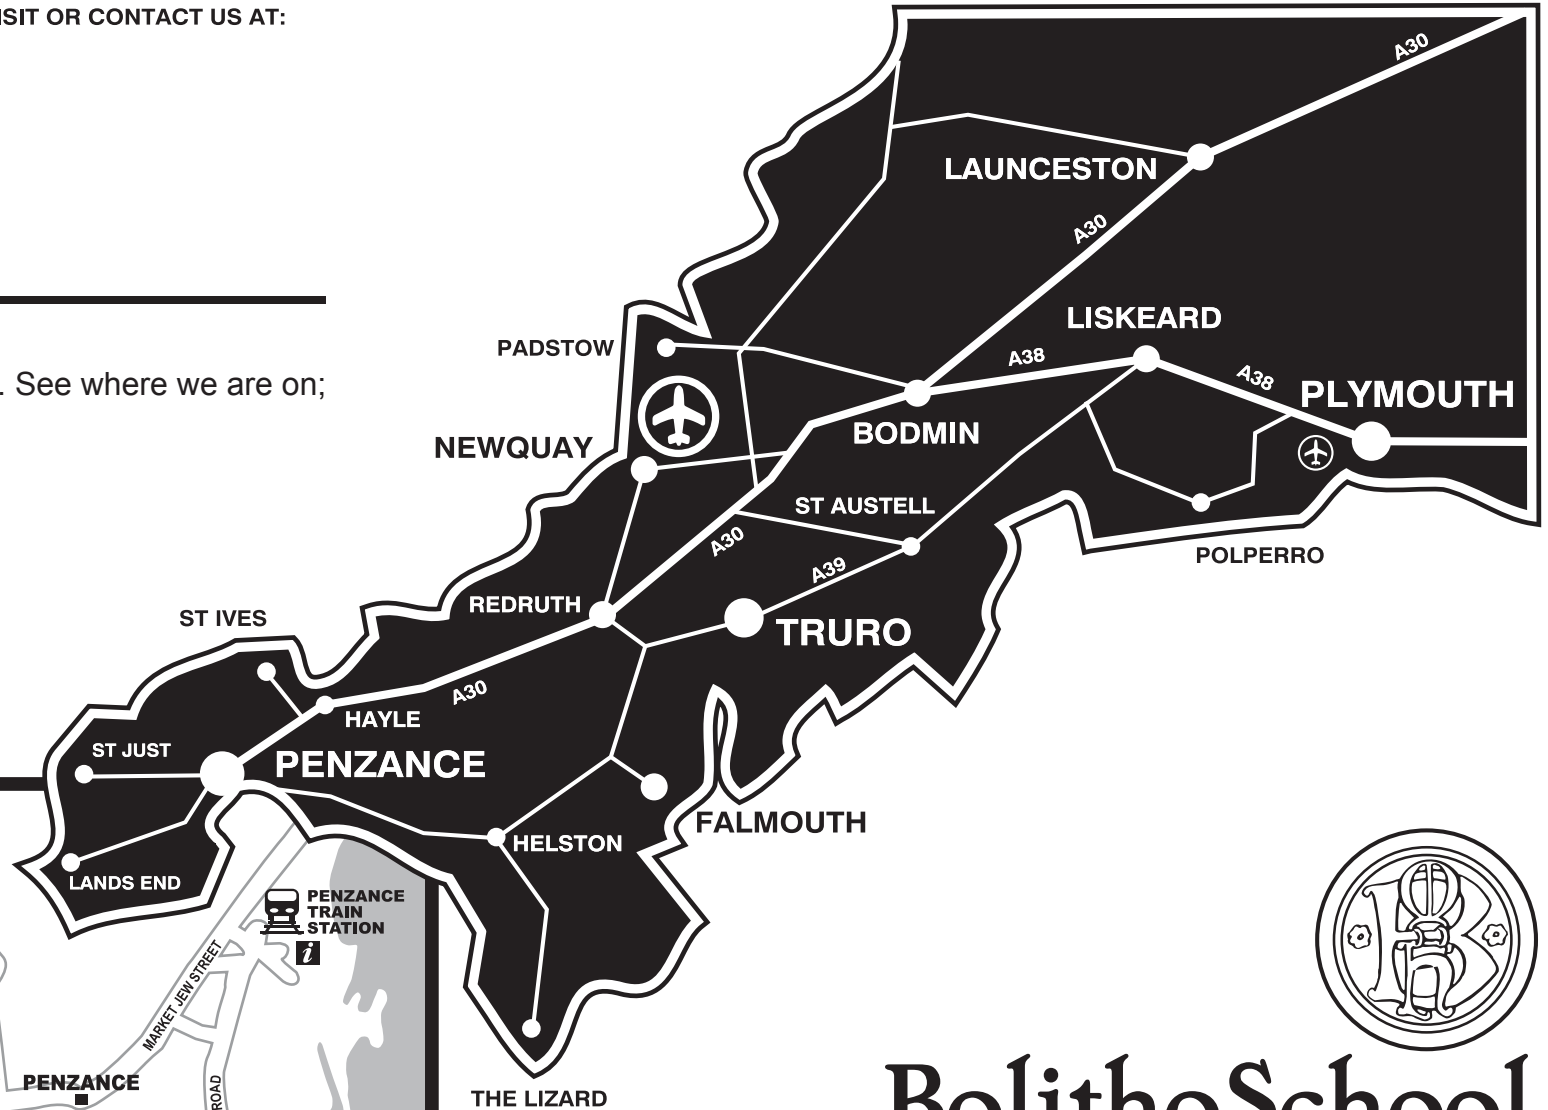

FOR FURTHER INFORMATION COME AND VISIT OR CONTACT US AT:

**The Bolitho School**  
**Penzance**  
**Cornwall**  
**TR18 4JR**

**How to find us:**

Put **TR18 4JR** as your destination. See where we are on;

<http://www.theaa.com>

<http://maps.google.co.uk/maps>

<http://www.multimap.com>

<http://www.streetmap.co.uk>

**Bolitho School**  
P E N Z A N C E · C O R N W A L L

Telephone: 01736 363271

Fax: 01736 330960